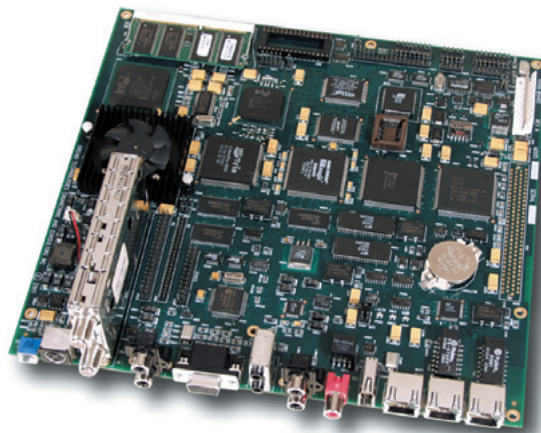

**ORCHID TECHNOLOGIES
ENGINEERING & CONSULTING INC.**

Copyright © 2008 Orchid Technologies Engineering & Consulting Inc., all rights reserved. OTEC and the Orchid Technologies logo are trademarks of Orchid Technologies Engineering & Consulting Inc. All other marks are the property of their respective owners.

Custom Engineering From Concept to Production

147 Main Street, Maynard, MA 01754 www.orchid-tech.com 978-461-2000 Fax: 978-461-2003