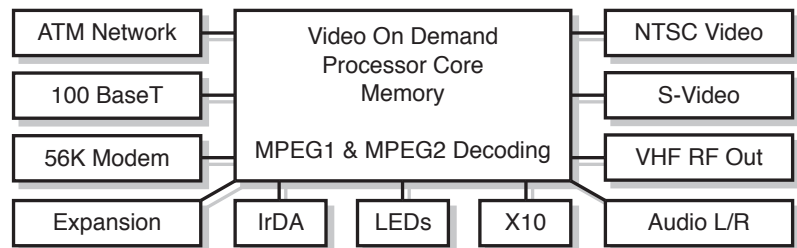

Video On Demand Set Top Box

Design Note #22

Orchid Technologies delivers On-Demand streaming multi-media content.

The multi-billion dollar set-top-box market requires an agile hardware platform that can answer site-specific installation needs while providing unmatched reliability, and entertainment value. Orchid Technologies designed a feature-packed set top box, raising the bar for features and performance.

Audio and Video Velvet

Orchid Technologies enhanced-output stages result in a distinctly superior end-user experience. Seamless and smooth, Orchid's enhanced audio and video output technologies wraps the viewer into a world of fantasy and imagination.

Enhanced Connectivity

Designed for both today and tomorrow's system installations, Orchid's set top box provides a veritable Swiss army knife of features.

Demanding Reliability

With nationwide installations, set top box reliability and serviceability are of paramount concern. Remote Service-Check features lower maintenance personnel needs while enhancing long term performance.